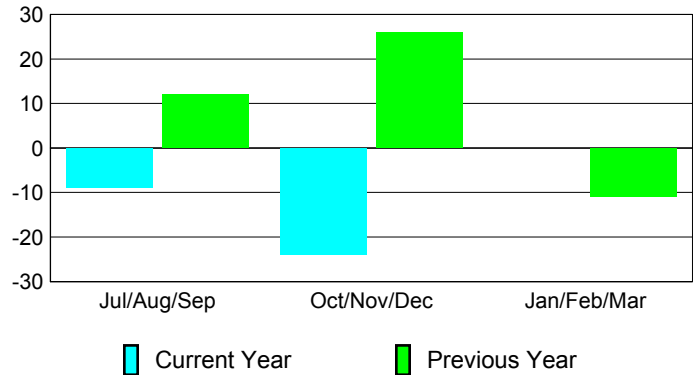

Gender Comparison 2012-2013

Jul/Aug/Sep

Oct/Nov/Dec

Jan/Feb/Mar

Male

Female