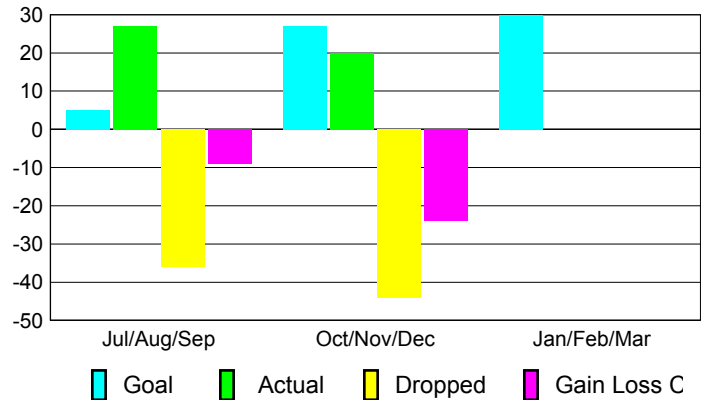

### YTD Status Quo Clubs 2012-2013

Status Quo Clubs Compared to Status Quo Members

## MEMBERSHIP

Membership Results  
2012-2013

Membership  
2011-2012

Month	Net Memb Goal	Actual New Memb	Actual Dropped Memb	Gain/Loss of Memb	Gain/Loss of Memb
Jul/Aug/Sep	5	27	-36	-9	12
Oct/Nov/Dec	27	20	-44	-24	26
Jan/Feb/Mar	30	0	0	0	-11
<b>Totals</b>	<b>62</b>	<b>47</b>	<b>-80</b>	<b>-33</b>	<b>27</b>

### Membership Results 2012-2013

Goal, New, Dropped, Gain/Loss

### Comparison of Membership Gain/Loss

Current Year Compared to the Previous Year