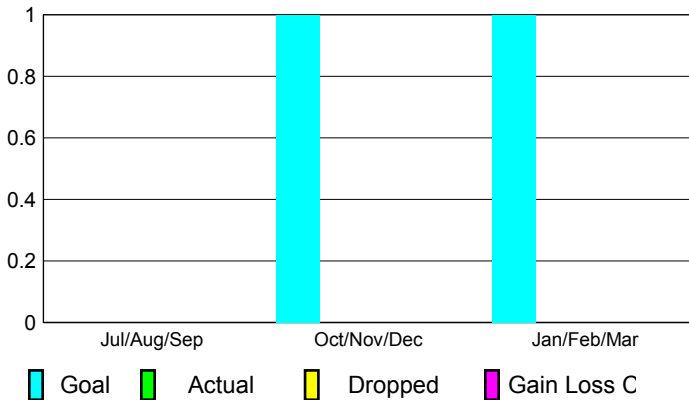

## CLUBS

Club Results  
2012-2013

Clubs  
2011-2012

Month	New Club Goal	Actual New Clubs	Actual Dropped Clubs	Gain/Loss of Clubs	Gain/Loss of Clubs
Jul/Aug/Sep	0	0	0	0	0
Oct/Nov/Dec	1	0	0	0	1
Jan/Feb/Mar	1	0	0	0	0
<b>Totals</b>	<b>2</b>	<b>0</b>	<b>0</b>	<b>0</b>	<b>1</b>

### Club Results 2012-2013

Goal, New, Dropped, Gain/Loss